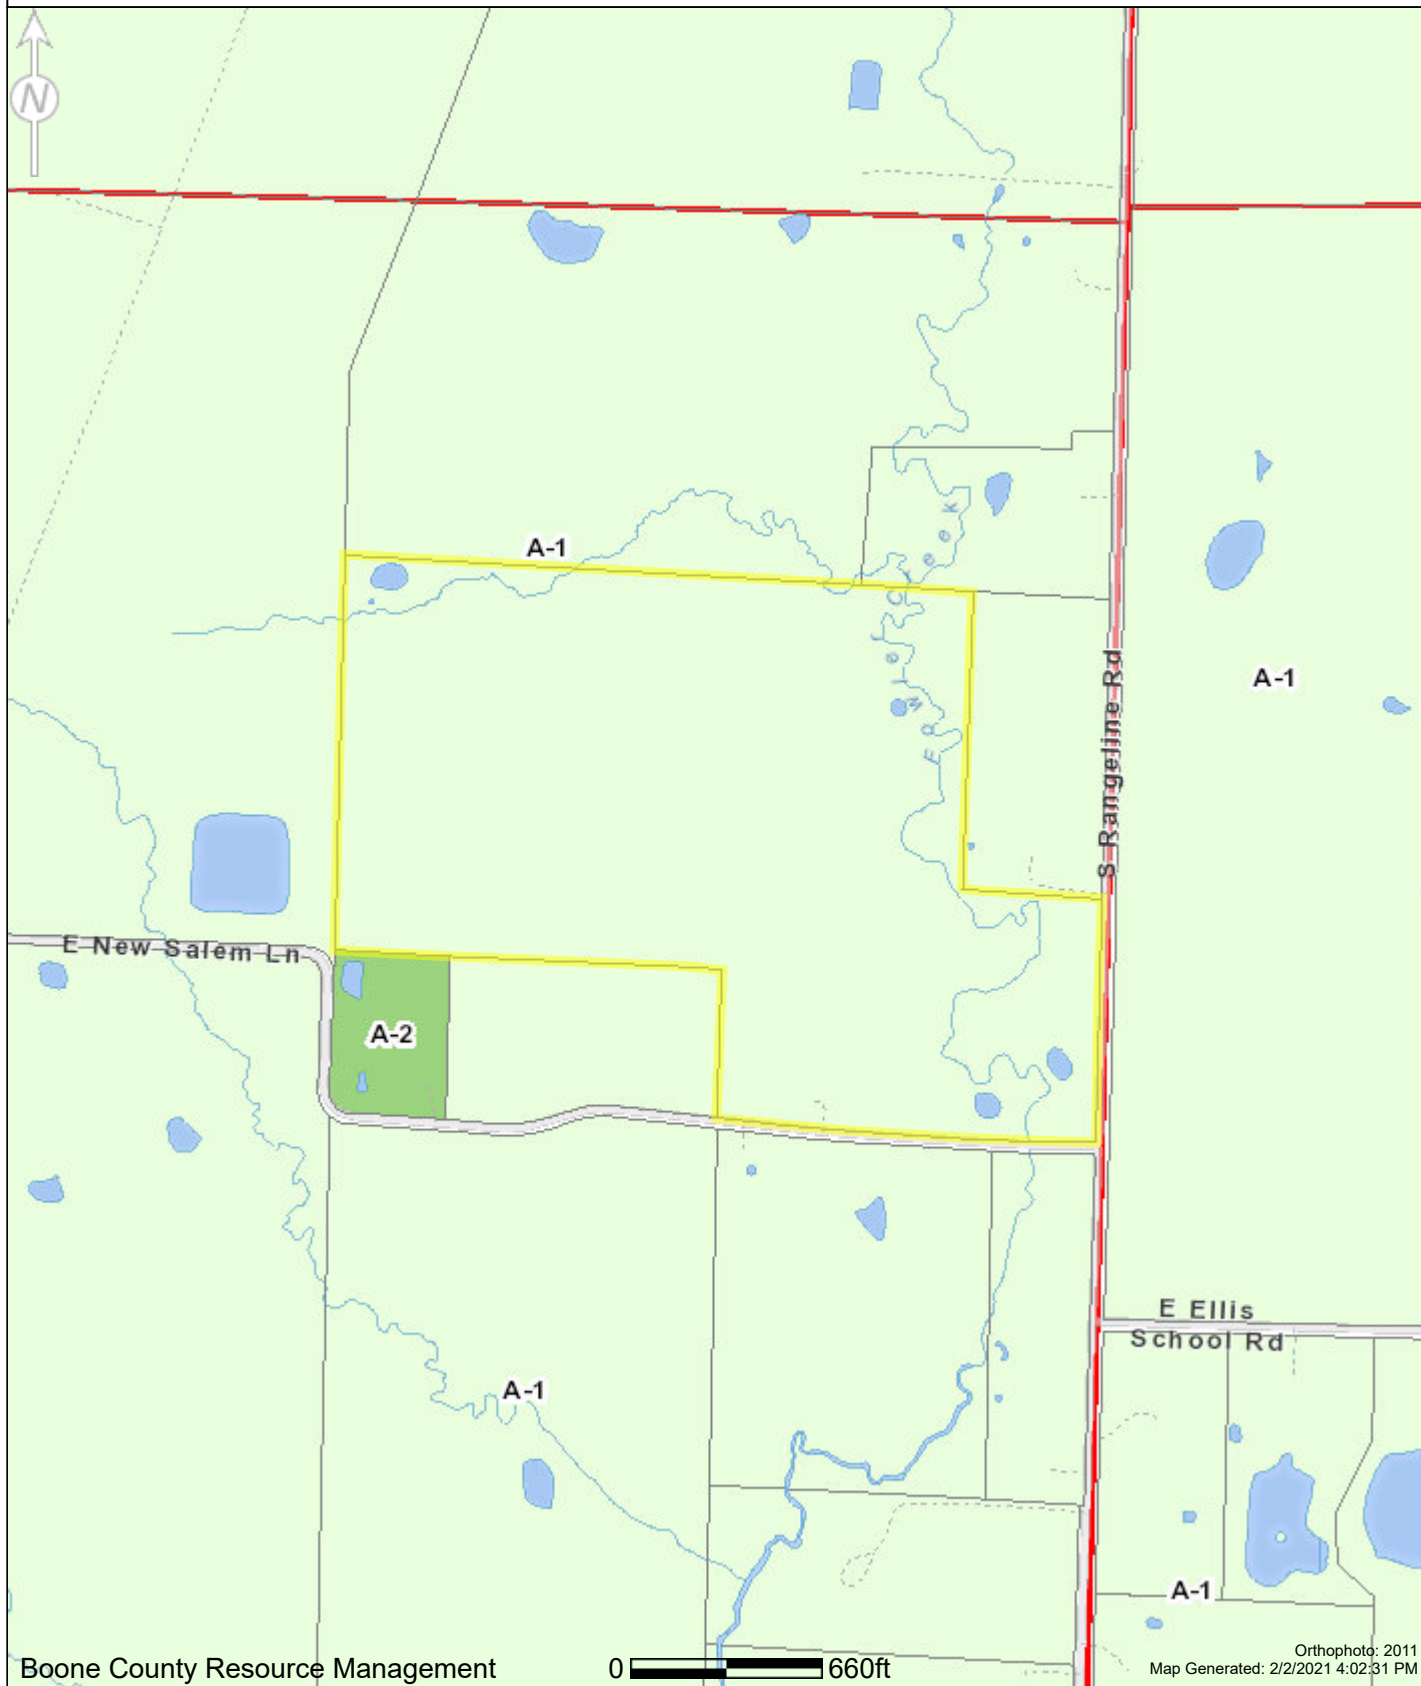

Boone County Zoning Map

Prepared by the Boone County Resource Management, (573) 886-4330

ATTENTION!!
 DISCLAIMER; READ CAREFULLY: These maps were prepared for the inventory of real property based on the utilization of deeds, plans, and/or supportive data. In addition, map files are frequently changed to reflect changes in boundaries, lot lines and other geographic features resulting from changes in ownership, development and other causes. The existence, dimension, and location of features, as well as other information, should not be relied upon for any purpose without actual field verification. The County of Boone makes no warranty of any kind concerning the completeness or accuracy of information contained on these maps and assumes no liability or responsibility for the use or reuse of these maps by persons not affiliated with Boone County. Use of these maps by any person not affiliated with Boone County constitutes agreement by the user to assume full liability and responsibility for the verification of the accuracy of information shown on these maps.