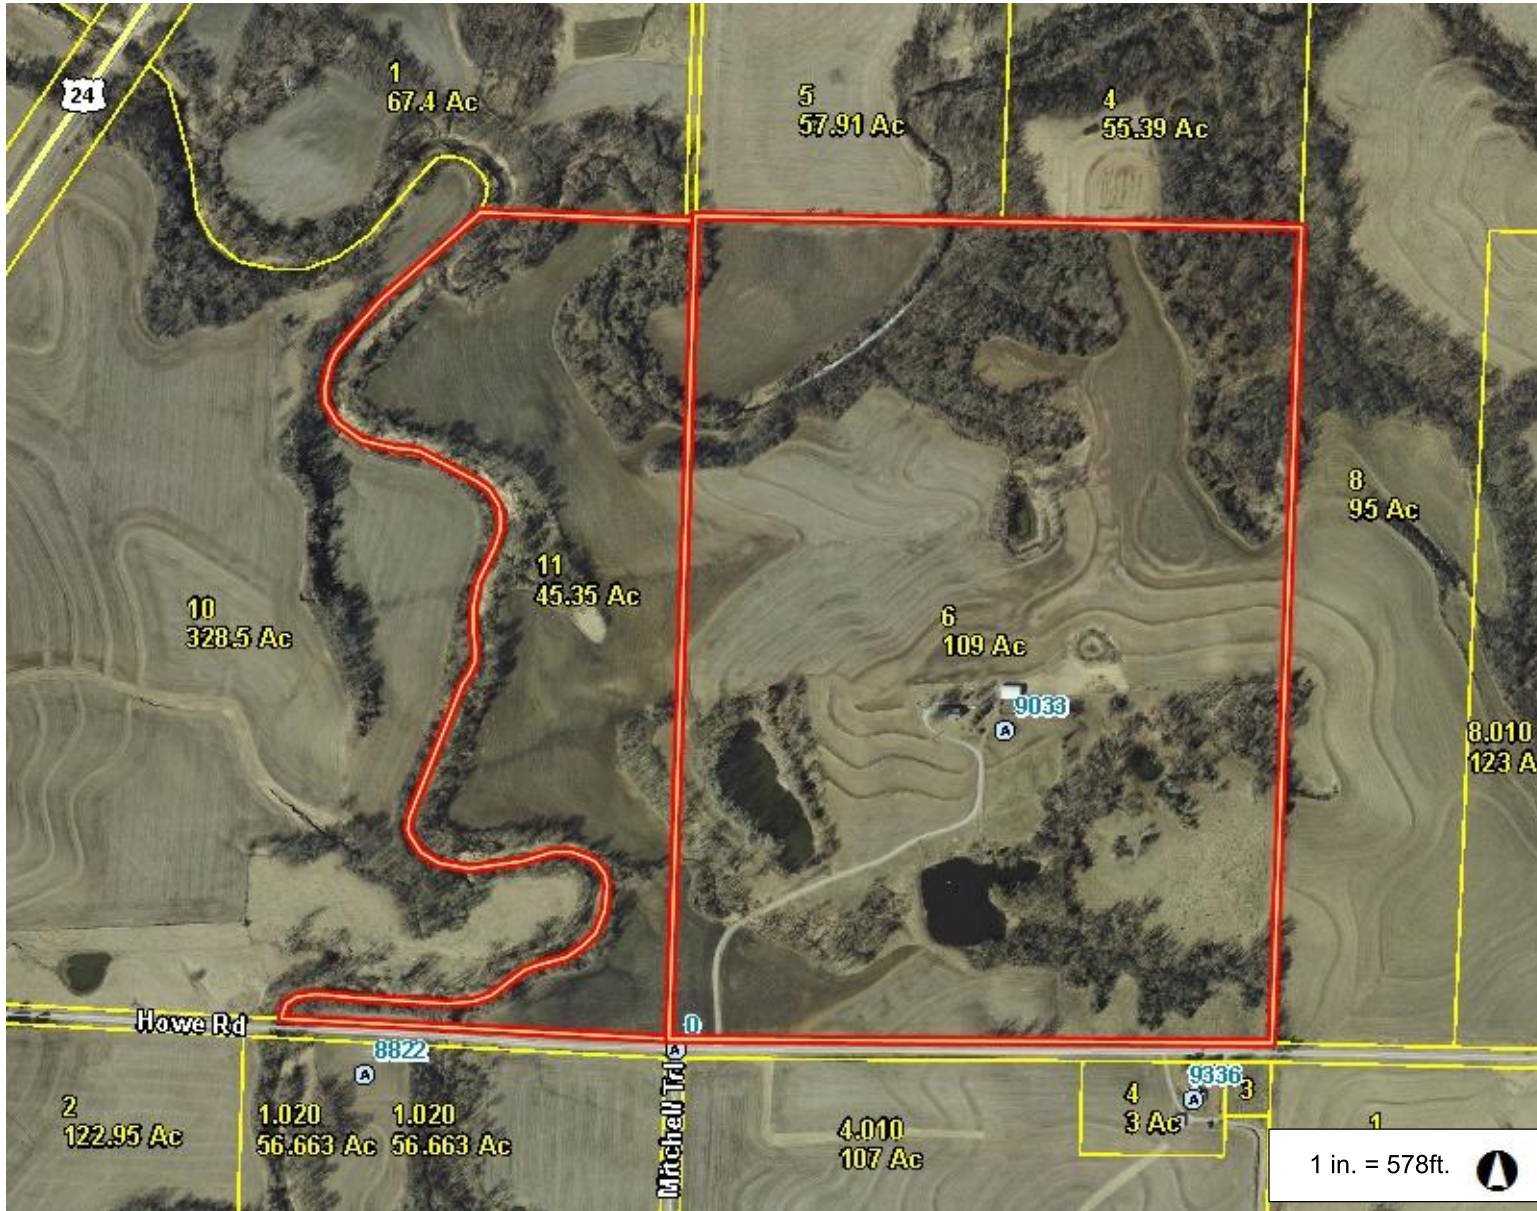

Lafayette County, MO

Legend

- Address Point
- Railroad
- Road
 - <all other values>
 - Interstate
 - US Highway
 - Numbered State Highway
- Parcel
- Water Boundary
- County Boundary

Notes

1,155.2 0 577.60 1,155.2 Feet

This Cadastral Map is for informational purposes only. It does not purport to represent a property boundary survey of the parcels shown and shall not be used for conveyances or the establishment of property boundaries.

THIS MAP IS NOT TO BE USED FOR NAVIGATION